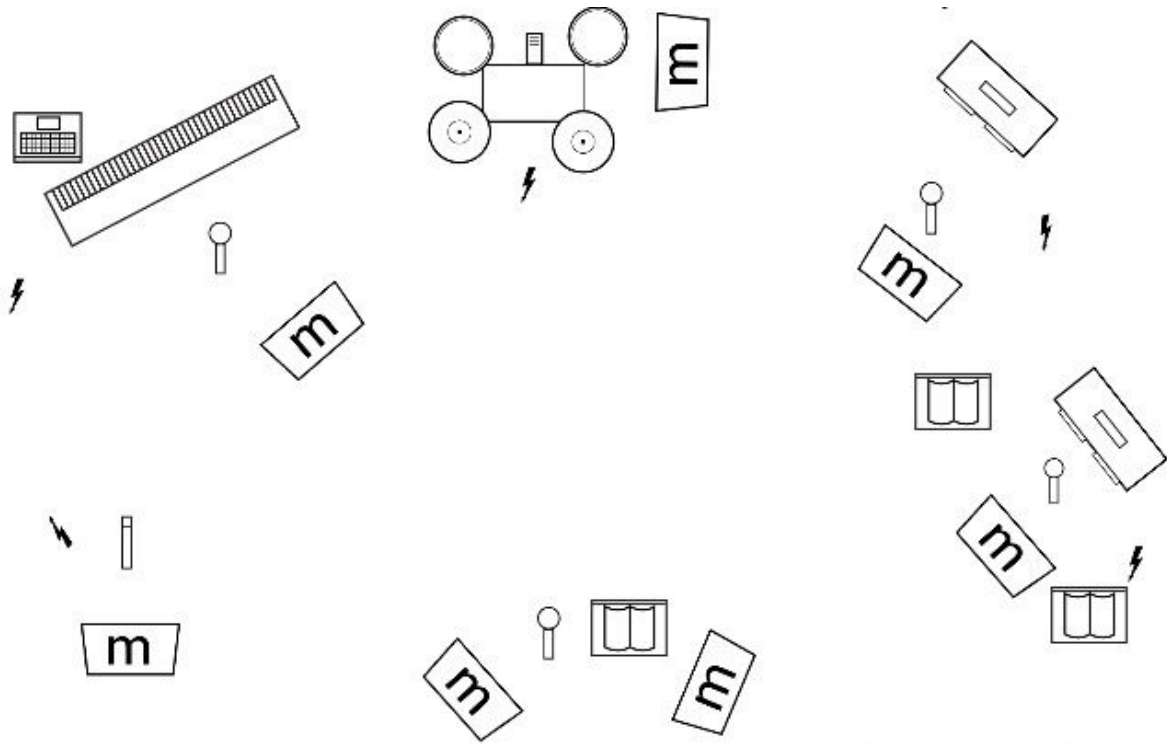

INPUT LIST:

C H	INSTR	MIC		+4 8	STAND	OUTPUT
1	Kick Out	Beta52/E602 II	İ L K E M		short/-	Monitor, PA
2	Snare Top	SM57/E604			short/-	Monitor, PA
3	Snare Bottom	SM57/E604			short/-	Monitor, PA
4	Hihat	C451		+	long	Monitor, PA
5	Tom1	MD421/E904			long/-	Monitor, PA
6	Tom2	MD421/E904			long/-	Monitor, PA
7	Floor Tom	MD421/E904			long/-	Monitor, PA
8	OH L	C414		+	long	Monitor, PA
9	OH R	C414		+	long	Monitor, PA
10	Bass DI	DI	A R İ	+	-	Monitor, PA
11	Bass Mic	SM57			short	Monitor, PA
12	Keyboard L	DI	S A R O	+	-	Monitor, PA
13	Keyboard R	DI		+	-	Monitor, PA
14	Guitar Mic1	SM57	T A Y İ S		short	Monitor, PA
15	Guitar Mic2	SM57			short	Monitor, PA
16	Clarinet	MD441	RUPEN		long	Monitor, PA
17	Bass Vox	SM58			uzun	Monitor, PA
18	Keyboard Vox	SM58			uzun	Monitor, PA
19	Guitar Vox	SM58			uzun	Monitor, PA
20	Clarinet Vox	SM58			uzun	Monitor, PA
21	Lead Vox	SM58	LARA		uzun	Monitor, PA
22	Talback	SM58 (Switch)			-	Monitor

STAGE PILOT:

VOMANK